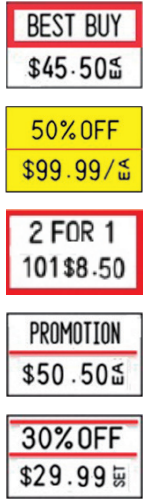

Features:

- ✓ Enhanced features
 - Top: 13 Promotional Texts (Rotary Cliché on the top)
 - Bottom: Numbers/Symbols for price indication at the bottom
- ✓ Large character for ease of viewing
- ✓ High quality printout
- ✓ Easy to change ink roller (Drop-in and out feature)
- ✓ Choice of 2 ink colours: Black or Red

JUDO
PROMO

JUDO PROMO – The Hand Labeller you can't do without for your Retail Business

The ability to launch any promotion at short notice is vital for any retail operation. In today's competitive world, the need to be seen as a 'good value' store is essential. At times, instant sales help to create consumer interest, clear seasonal stocks and slow moving lines faster. Hence, labelling products with promotional texts like 'Special Offer', '50% Off' or 'Clearance' are essential for retailers to achieve these objectives.

JUDO PROMO Hand Labeller is ideal for such retail activities. It comes with 13 Promotional Texts Rotary Cliche on the top and a set of Numbers/Symbols for price indication at the bottom.

13 Texts
Rotary Cliché

10% OFF
20% OFF
30% OFF
50% OFF
2 FOR 1
SALE
PROMOTION
CLEARANCE
REDUCED
NOW
DISCOUNT
BEST BUY
SPECIAL OFFER

Numbers/Symbols

11111111
22222222
33333333
44444444
55555555
66666666
77777777
88888888
99999999
00000000
\$/\$/\$/\$/\$/
* * * * *
% % % % %
E.A.S.T.