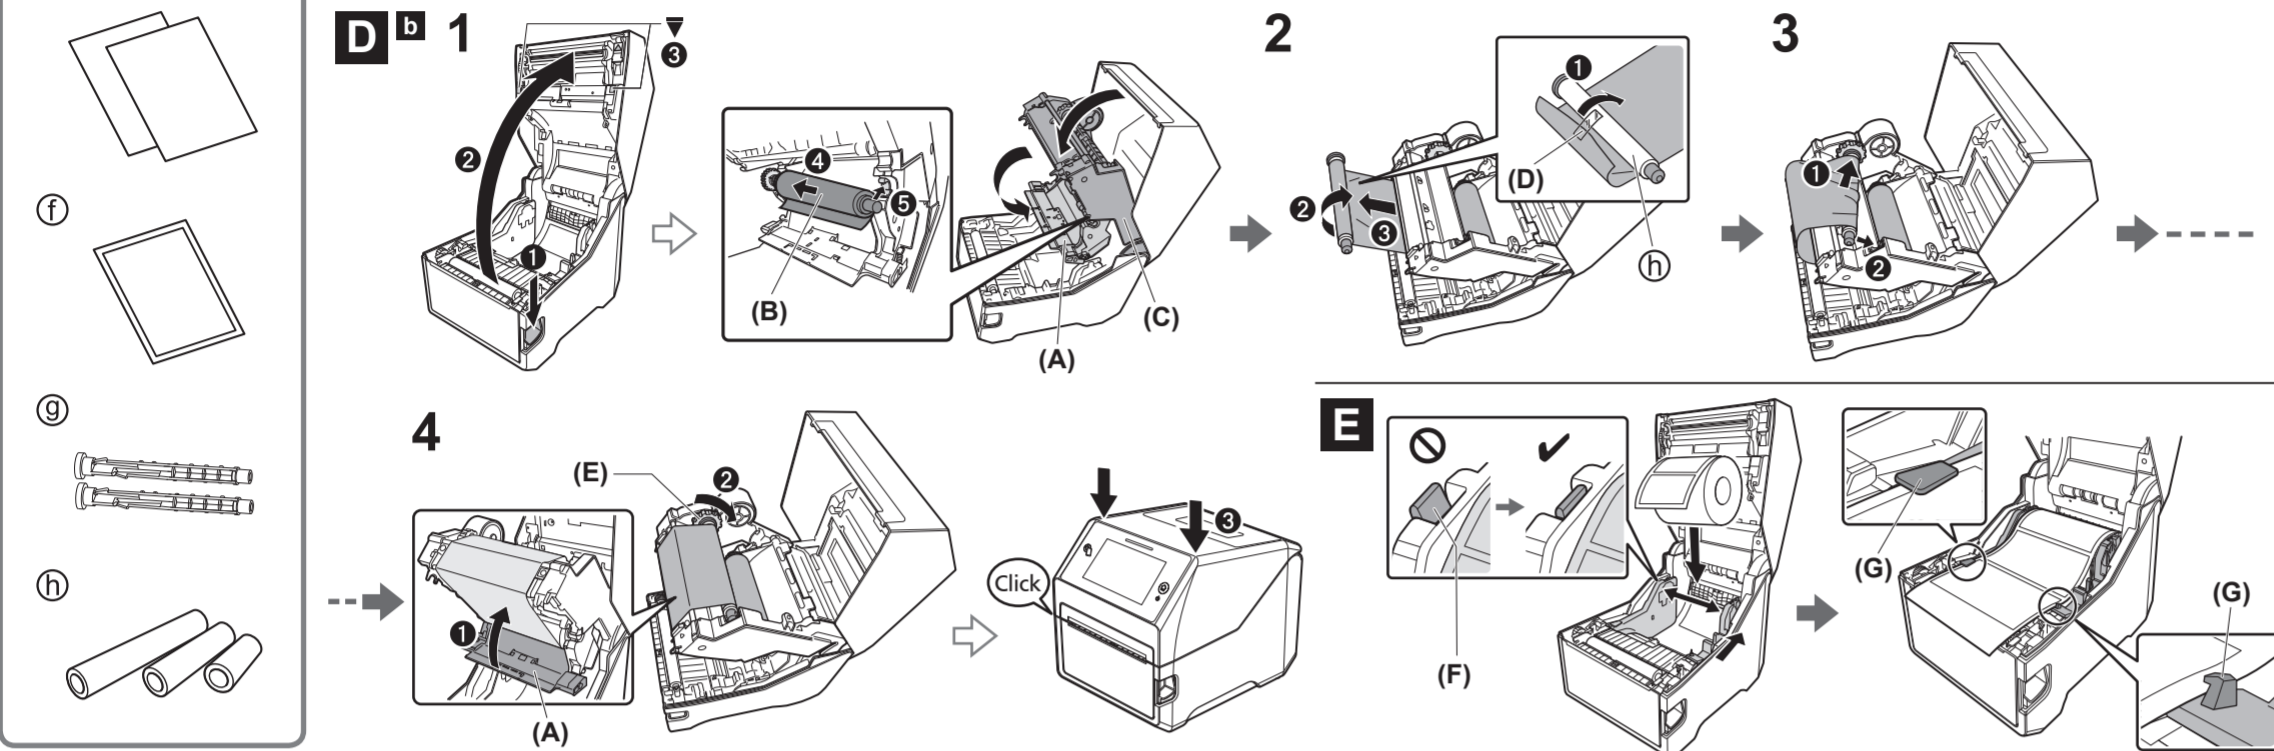

AC 어댑터 연결 (C)

1. 전원 코드 (C)를 AC 어댑터 (C)에 연결합니다.
2. AC 어댑터 플러그를 CT4-LX (C)의 DC 입력 커넥터 (7)에 연결합니다.
3. 전원 코드를 AC 콘센트에 꽂습니다.