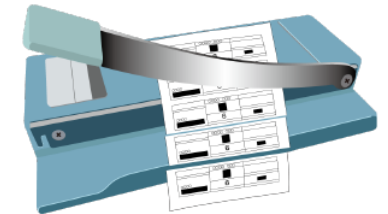

Common challenges

- Manual cutting of printed labels is extremely time-consuming and labour-intensive.
- Using cutting tools pose unnecessary risk to workers' safety.
- Tremendous efforts are taken to manage multiple label layouts with different dimensions.

Benefits of using PDF Splitting Tool

Save time and cost while driving productivity by rechanneling manpower for value-adding activities

- With PDF Splitting Tool, manufacturers do not have to spend time to assign workers to cut labels manually into desired size.

Reduce hazard and provide a safe environment for workers

- Workers do not have to handle cutting equipment which could cause potential safety incidents, thus providing peace of mind.

BEFORE:

Print labels on single page and cut manually into desired size

AFTER:

Split PDF data into individual labels using PDF Splitting Tool, then print each label in desired size

Applicable Industries

PDF Splitting Tool is built for users from any markets to directly print labels from PDF format using SATO's printers. It is especially ideal for manufacturers of Automotive, Electronics, Apparel, Steel, etc. to automate their printing of labels such as kanban and logistics labels, reduce resources such as time and manpower needed.